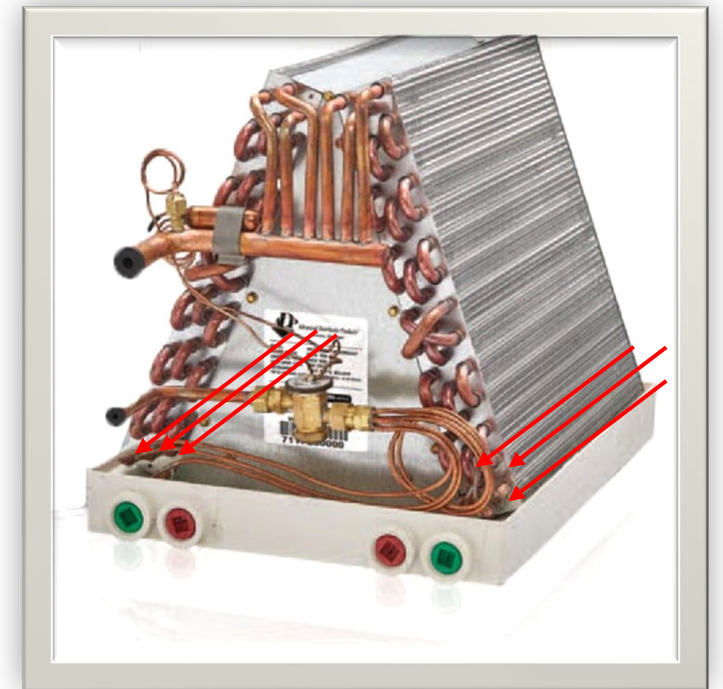

Standard uncased coil