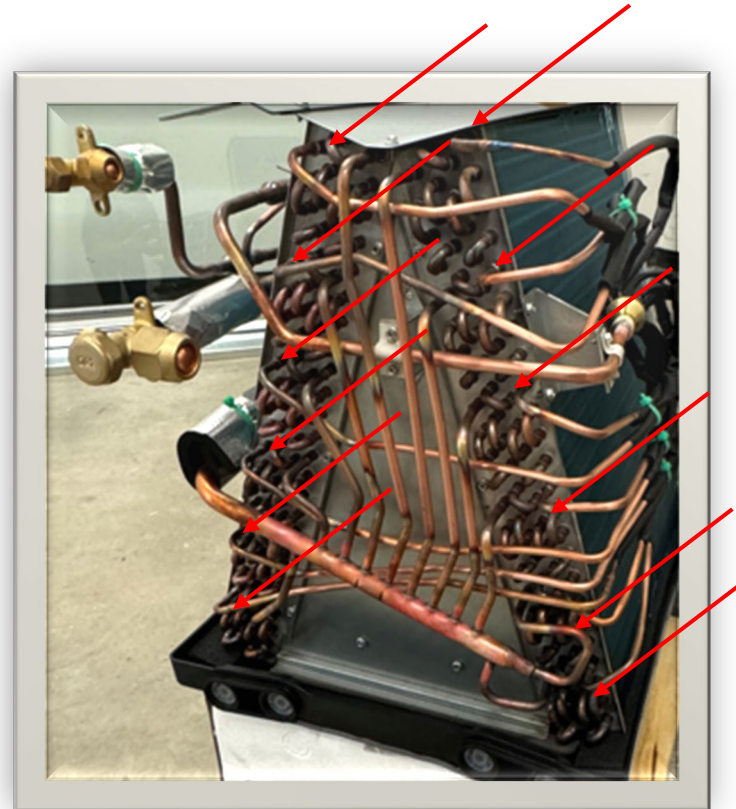

*Kinghome uncased coil on field