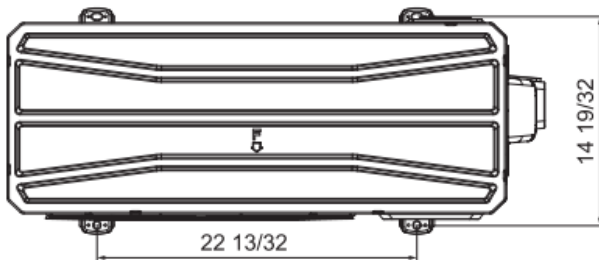

## Outline and Physical Dimension of KW24HQ19SD

Dimensions	
W	38 1/2 (1078)
H	13 7/64 (333)
D	9 49/64 (248)

Liquid Line Valve	1/4-in OD Flared
Gas Line Valve	5/8-in OD Flared
Drain Connector	5/8-in OD

Units: inch (MM)

Dimensions	
W	37 23/32 (958)
H	25 63/64 (660)
D	15 53/64 (402)

Units: inch (MM)

Liquid Line Valve	1/4-in OD Flared
Gas Line Valve	5/8-in OD Flared

Net Weight IDU	33.1 lb (15 kg)
Gross Weight IDU	39.6 lb (18 kg)
Net Weight ODU	97.0 lb (44 kg)
Gross Weight ODU	106.9 lb (48,5 kg)