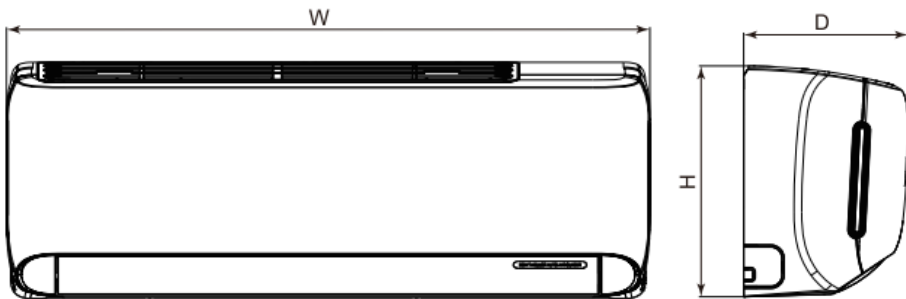

## Outline and Physical Dimension of KW24HQ19SD

Dimensions	
W	38 1/2 (1078)
H	13 7/64 (333)
D	9 49/64 (248)

Liquid Line Valve	1/4-in OD Flared
Gas Line Valve	5/8-in OD Flared
Drain Connector	5/8-in OD

Units: inch (MM)

Dimensions	
W	37 23/32 (958)
H	25 63/64 (660)
D	15 53/64 (402)

Units: inch (MM)

Liquid Line Valve	1/4-in OD Flared
Gas Line Valve	5/8-in OD Flared

Net Weight IDU	33.1 lb (15 kg)
Gross Weight IDU	39.6 lb (18 kg)
Net Weight ODU	97.0 lb (44 kg)
Gross Weight ODU	106.9 lb (48,5 kg)