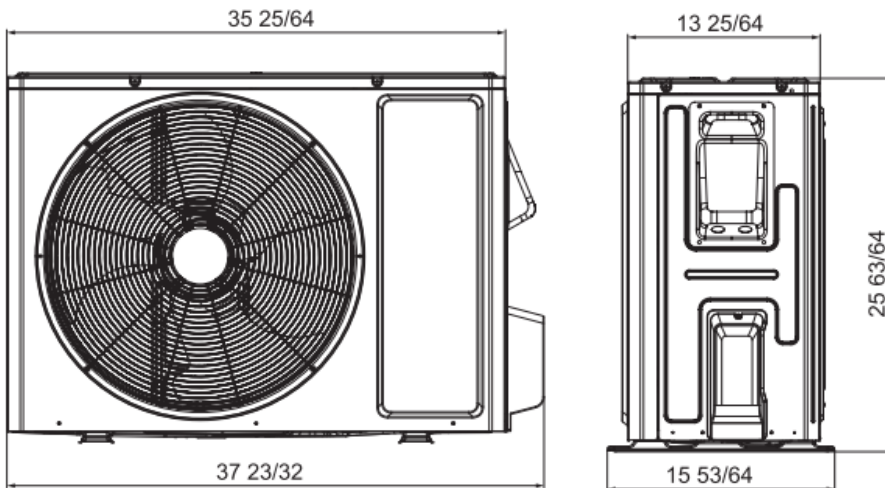

## Outline and Physical Dimension of KW24HQ19SD

Dimensions	
W	38 1/2 (1078)
H	13 7/64 (333)
D	9 49/64 (248)

Liquid Line Valve	1/4-in OD Flared
Gas Line Valve	5/8-in OD Flared
Drain Connector	5/8-in OD

Units: inch (MM)

Dimensions	
W	37 23/32 (958)
H	25 63/64 (660)
D	15 53/64 (402)

Units: inch (MM)

Liquid Line Valve	1/4-in OD Flared
Gas Line Valve	5/8-in OD Flared

Net Weight IDU	33.1 lb (15 kg)
Gross Weight IDU	39.6 lb (18 kg)
Net Weight ODU	97.0 lb (44 kg)
Gross Weight ODU	106.9 lb (48,5 kg)