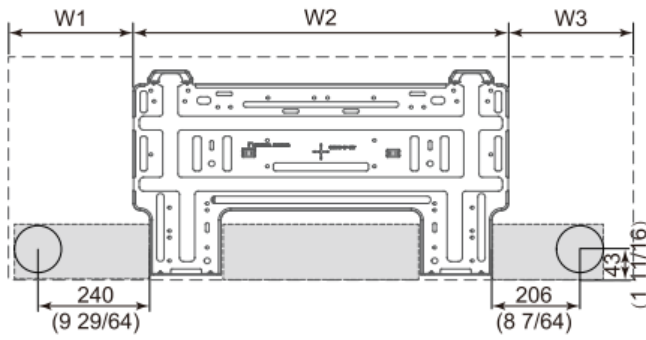

# CHARMO

**Model:**  
**KW24HQ19SDI**  
**KW24HQ19SDO**

#AHRI : 212396485

Item	Unit	Specification
ODU Model	-	KW24HQ19SDO
IDU Model	-	KW24HQ19SDI
System Ratings		
Cooling Capacity	Btu/h	22000
Heating Capacity (47°F)	Btu/h	24000
Heating Capacity (17°F)	Btu/h	13900
Cooling Capacity Range	Btu/h	6824-25249
Heating Capacity Range	Btu/h	5971-27296
Cooling Power Input (Max)	W	2350
Heating Power Input (Max)	W	2500
SEER2	-	18.0
HSPF2	-	8.5
EER	W/W	3.4
COP	W/W	3.43
Cooling Operation Range	°F (°C)	0~118(-18~48)
Heating Operation Range	°F (°C)	-13~75(-25~24)
Gas Pipe Size (OD)	Inch (MM)	5/8" (16)
Liquid Pipe Size (OD)	Inch (MM)	1/4" (6)
Connection Method	-	Flared
Factory Charge	oz	52.9
Additional Charge	oz/ft	0.5
Pre-Charge Length	ft.	25
MAX Refrigerant Length	ft.	131
Min Refrigerant Pipe Length	ft.	10
MAX Refrigerant Pipe Elevation	ft.	82
Indoor Unit Data		
Fan Motor Power Output	W	45
Fan Motor FLA	A	0.45
Air Flow Volume	CFM	412/677
Sound Pressure Level	dB(A)	36/51
Dehumidification	pt/hr	5.28
Power Supply	-	208-230V / 1Ph / 60Hz
Min/Max Voltage	V	187 - 253
MCA	A	-
MOCP/Breaker Size	A	-
Outdoor Unit Data		
Compressor Type	-	DC Inverter Rotary
Compressor RLA	A	10.4
Refrigerant Type	-	R410A
Fan Motor Power Output	W	60
Fan Motor FLA	A	0.73
Sound Pressure Level	dB(A)	57
Power Supply	-	208-230V / 1Ph / 60Hz
Min/Max Voltage	V	187 - 253
Main Supply Wire Size	-	14AWG
MCA	A	15.0
MOCP/Breaker Size	A	20.0

## Outline and Physical Dimension of KW24HQ19SD

Dimensions	
W	38 1/2 (1078)
H	13 7/64 (333)
D	9 49/64 (248)

Liquid Line Valve	1/4-in OD Flared
Gas Line Valve	5/8-in OD Flared
Drain Connector	5/8-in OD

Units: inch (MM)

Dimensions	
W	37 23/32 (958)
H	25 63/64 (660)
D	15 53/64 (402)

Units: inch (MM)

Liquid Line Valve	1/4-in OD Flared
Gas Line Valve	5/8-in OD Flared

Net Weight IDU	33.1 lb (15 kg)
Gross Weight IDU	39.6 lb (18 kg)
Net Weight ODU	97.0 lb (44 kg)
Gross Weight ODU	106.9 lb (48,5 kg)